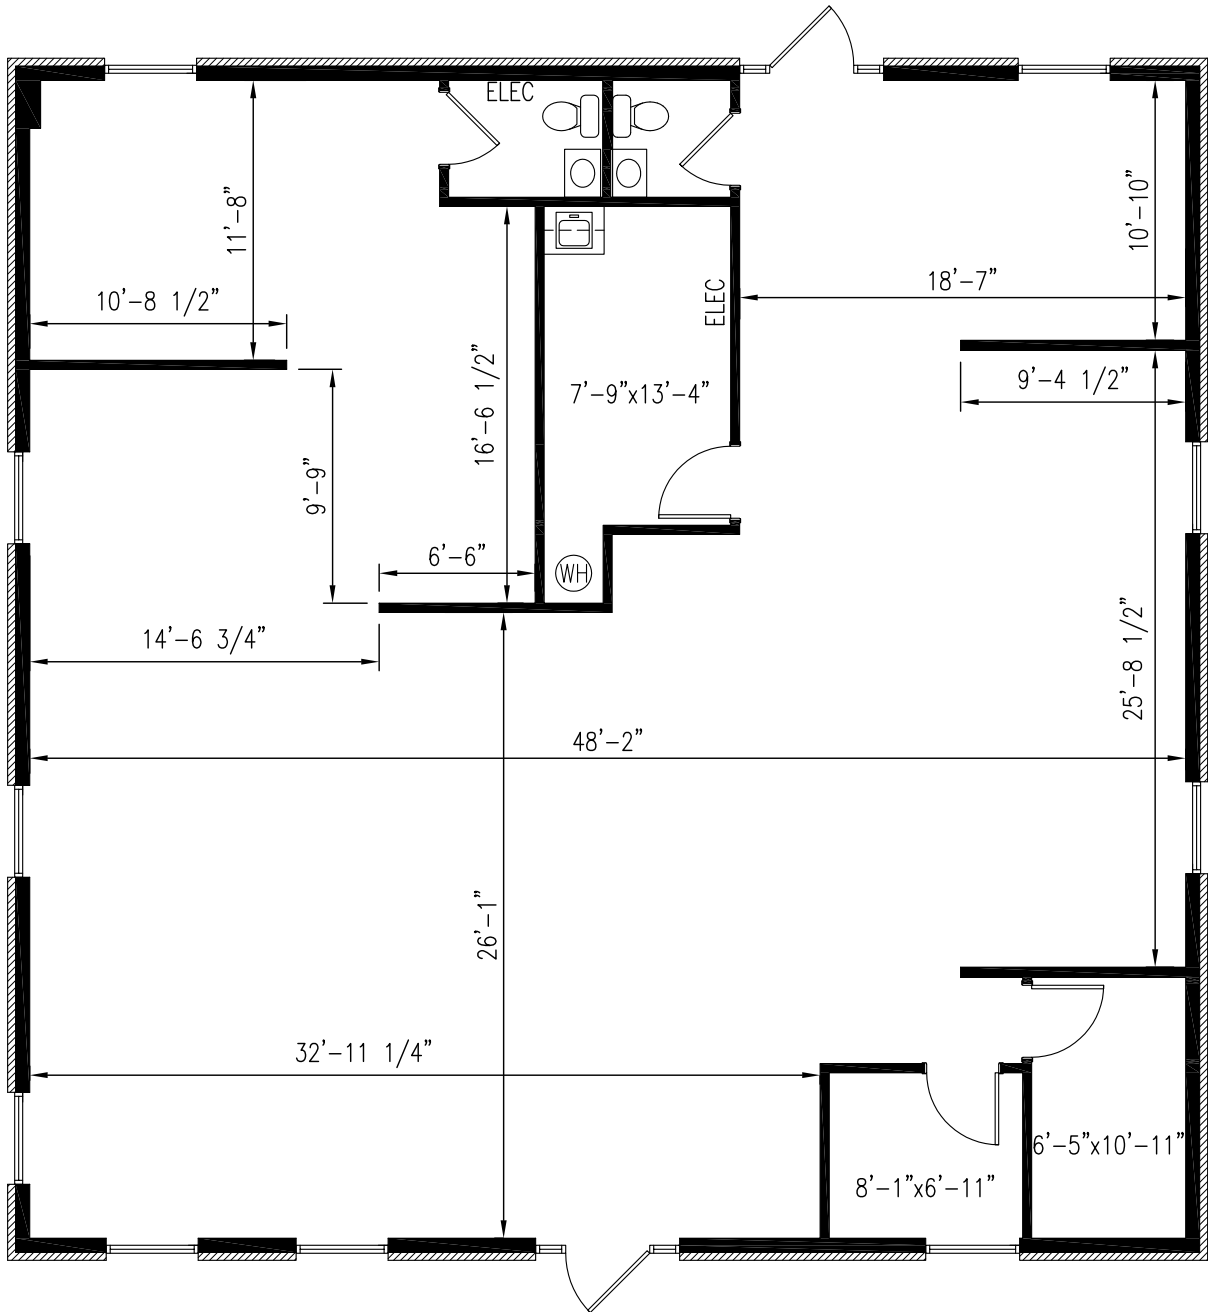

THE CROSSING

SUITE 210

SCALE: 1/8"=1'-0"

2,504 SQFT